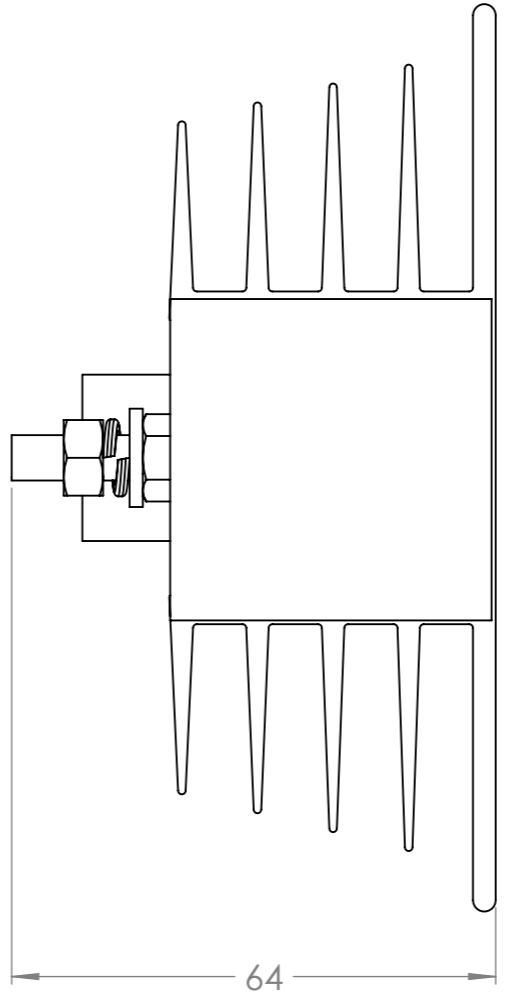

Dimension Drawing - Argo Diode	
ARG080201000	Argodiode 80-2AC 2 batteries 80A
ARG080201000R	Argodiode 80-2AC 2 batteries 80A Retail

Dimensions in mm

victtron energy
BLUE POWER

Rev00