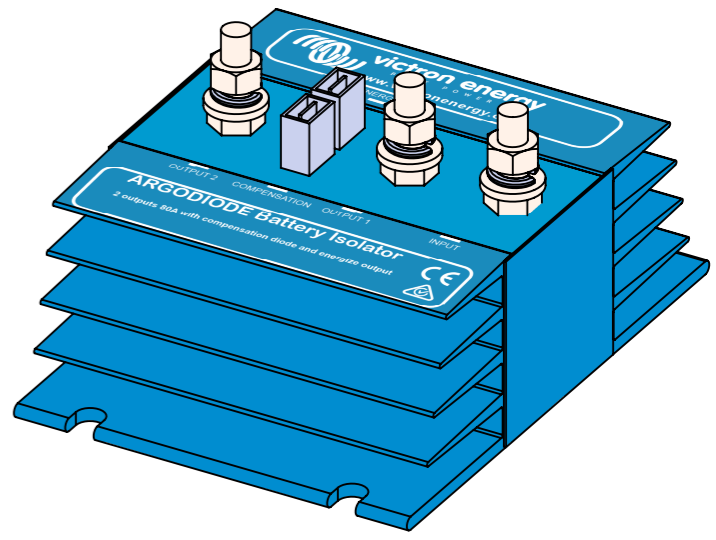

Dimension Drawing - Argo Diode	
ARG080201000	Argodiode 80-2AC 2 batteries 80A
ARG080201000R	Argodiode 80-2AC 2 batteries 80A Retail

Dimensions in mm

victtron energy
BLUE POWER

Rev00