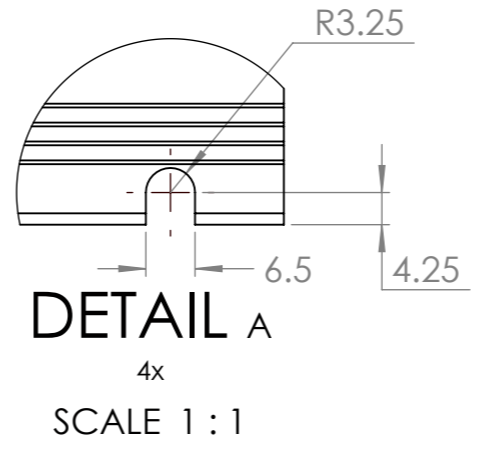

Dimension Drawing - Argo Diode	
ARG080201000	Argodiode 80-2AC 2 batteries 80A
ARG080201000R	Argodiode 80-2AC 2 batteries 80A Retail

Dimensions in mm

victtron energy
BLUE POWER

Rev00