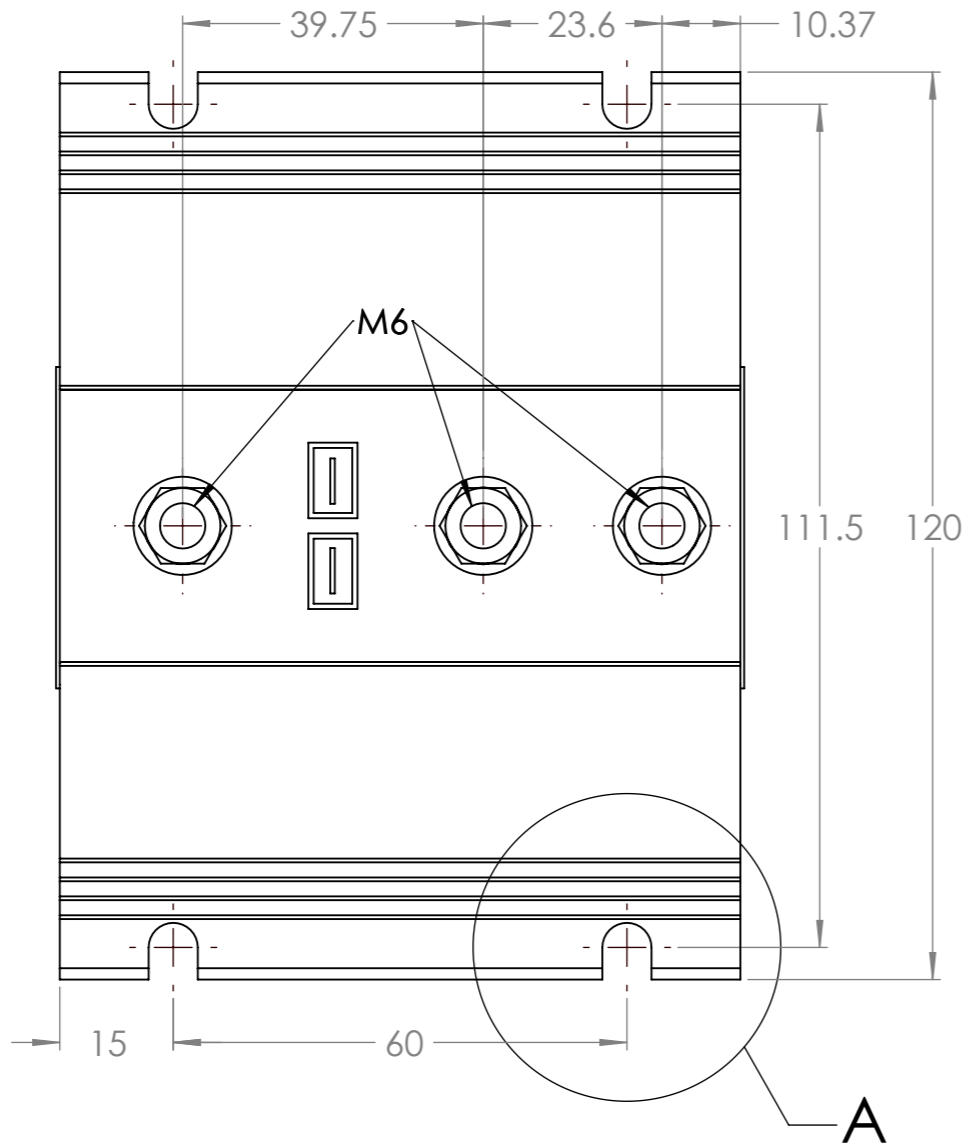

Dimension Drawing - Argo Diode	
ARG080201000	Argodiode 80-2AC 2 batteries 80A
ARG080201000R	Argodiode 80-2AC 2 batteries 80A Retail

Dimensions in mm

victtron energy
BLUE POWER

Rev00