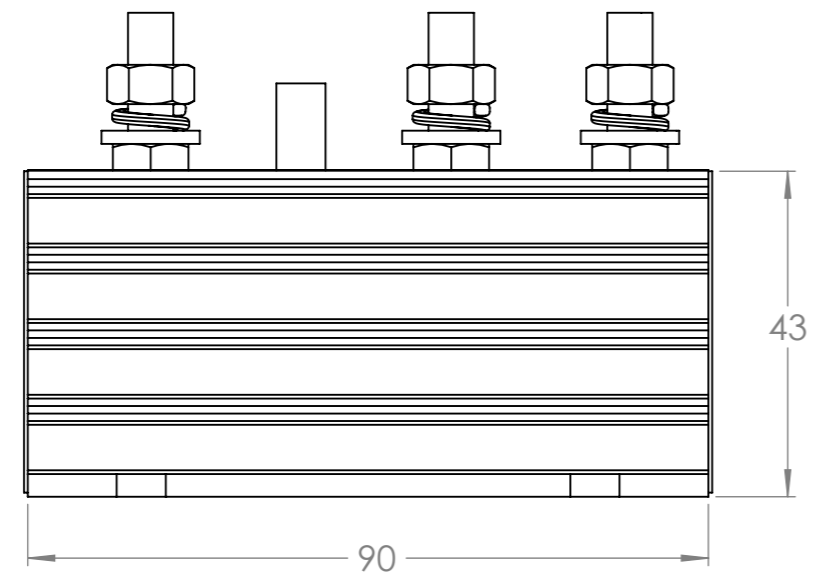

Dimension Drawing - Argo Diode	
ARG080201000	Argodiode 80-2AC 2 batteries 80A
ARG080201000R	Argodiode 80-2AC 2 batteries 80A Retail

Dimensions in mm

victtron energy
BLUE POWER

Rev00